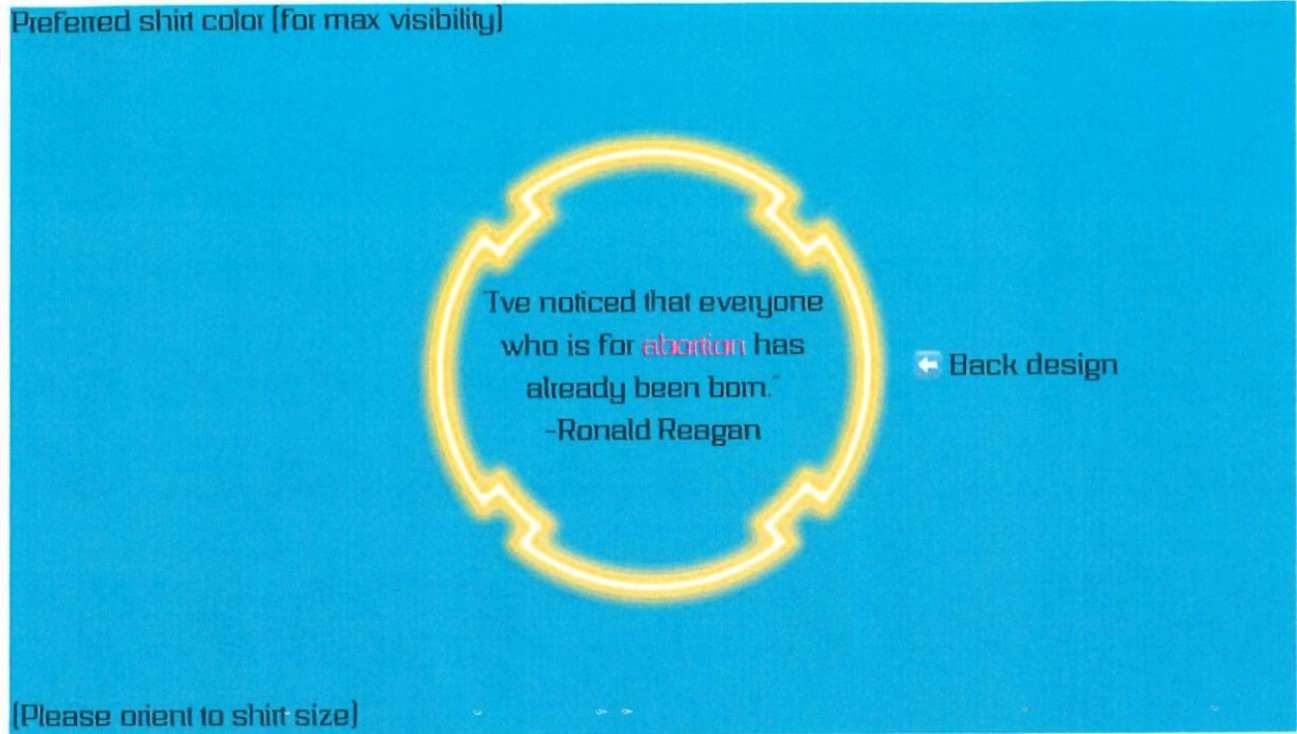

# Matthew Ortiz

Preferred shirt color (for max visibility)

(Please orient to shirt size)